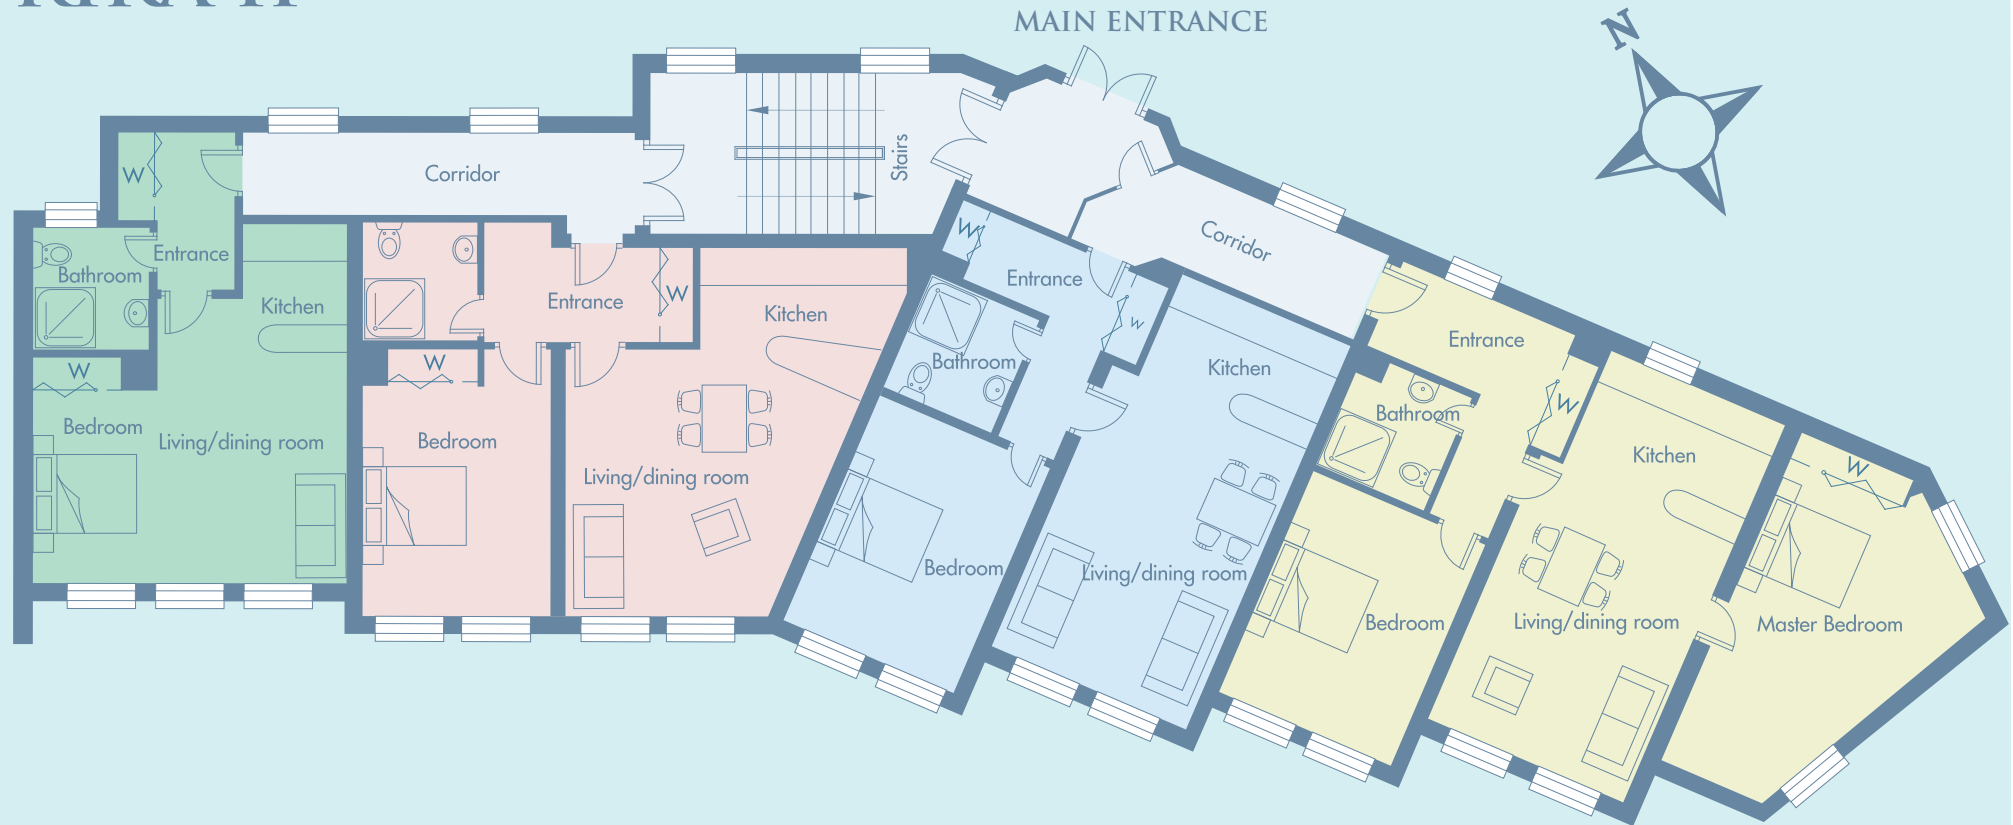

EVRIKA II

GROUND FLOOR

Apartment 1

Total area - 43,74 m²
Living/dining room - 15,07 m²
Bedroom - 8,18 m²
Kitchen - 3,47 m²

Apartment 2

Total area - 60,87 m²
Living/dining room - 19,04 m²
Bedroom - 14,72 m²
Kitchen - 8,08 m²

Apartment 3

Total area - 59,90 m²
Living/dining room - 17,67 m²
Bedroom - 15,06 m²
Kitchen - 6,19 m²

Apartment 4

Total area - 77,76 m²
Living/dining room - 16,44 m²
Master Bedroom - 15,08 m², Bedroom - 14,45 m²
Kitchen - 6,25 m²