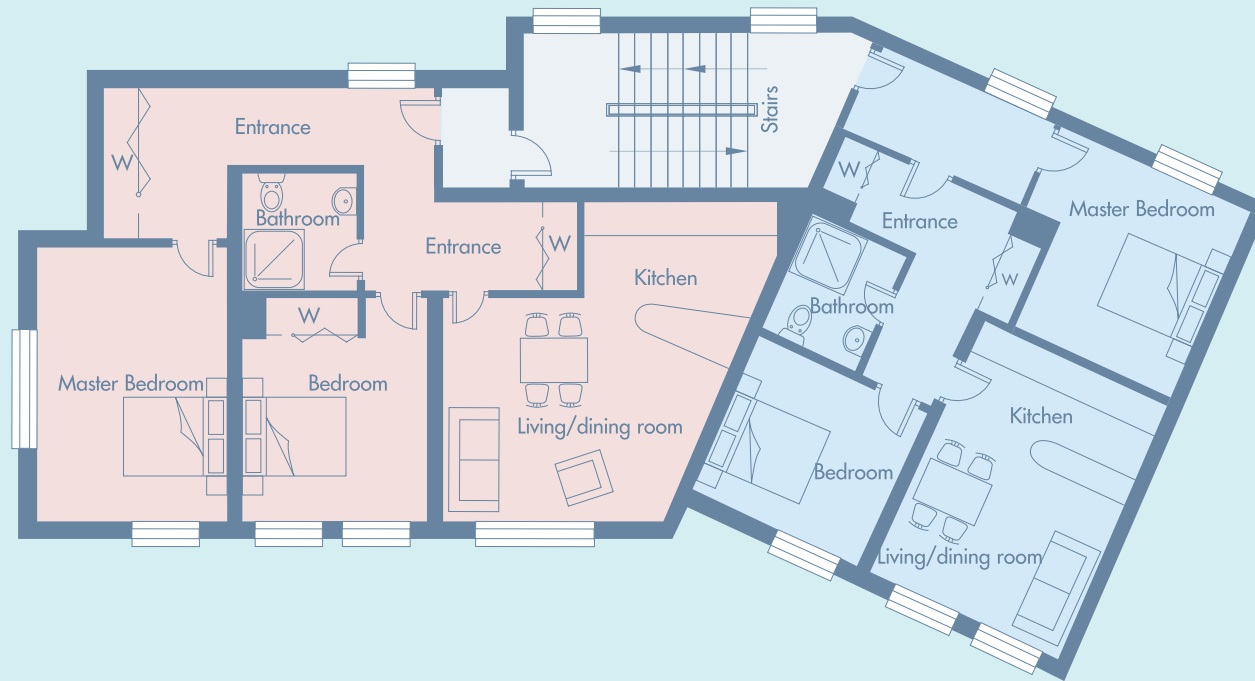

EVRIKA II

4TH FLOOR

Apartment 17

Total area- 95,16 m²
Living/dining room - 16,58 m²
Master Bedroom - 16.54 m²
Bedroom - 12,47 m²
Kitchen - 8.92 m²

Apartment 18

Total area- 95,16 m²
Living/dining room - 17.64 m²
Master Bedroom - 11.70 m²
Bedroom - 9.54 m²
Kitchen - No kitchen dims received